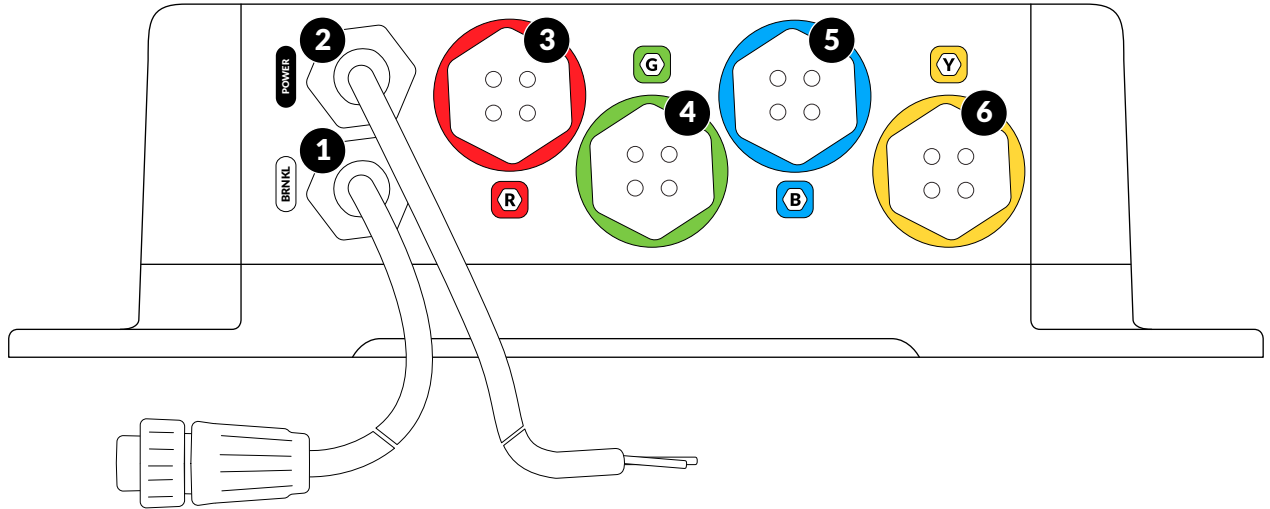

BRNKL Mate Connections

BRNKL12021

Terminal	Connection
1 	 BRNKL 
2 	 Constant 12-24V DC fuse-protected power
	 Common ground
3 	 Multipurpose
4 	 Multipurpose
5 	 Camera 2
6 	 Camera 1

Copyright 2021. Barnacle Systems Inc. BRNKL is a trademark of Barnacle Systems Inc.