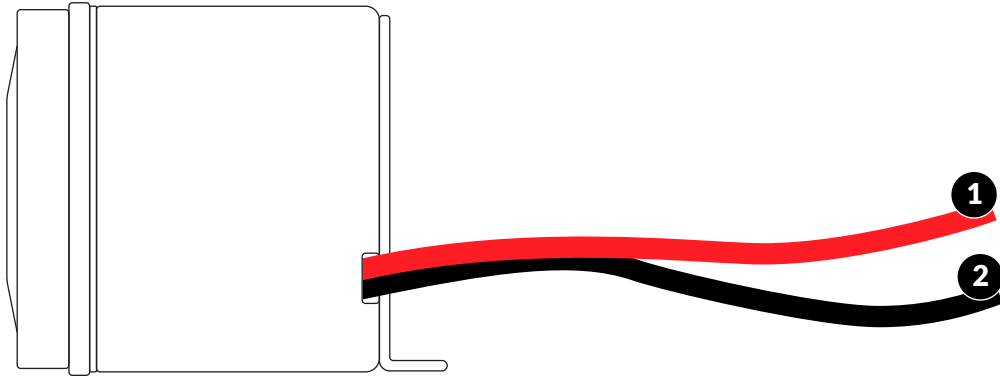

BRNKL Siren Connections

ESC1107021

Terminal	Connection
1  red	 Constant 12V DC fuse-protected power
2  black	 BRNKL connector Slot 2

Copyright 2021. Barnacle Systems Inc. BRNKL is a trademark of Barnacle Systems Inc.