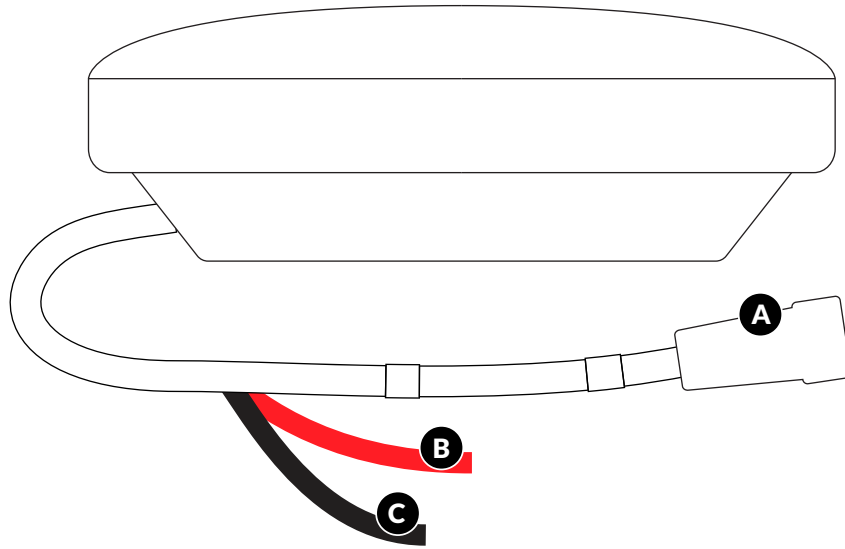

RockBLOCK+ Connections

RB-C1002021

Terminal	Connection
A 	 BRNKL   Mate 
B 	 Constant 9-30V DC fuse-protected power
C 	 Common ground

© Copyright 2022 Barnacle Systems Inc. BRNKL is a trademark of Barnacle Systems Inc.