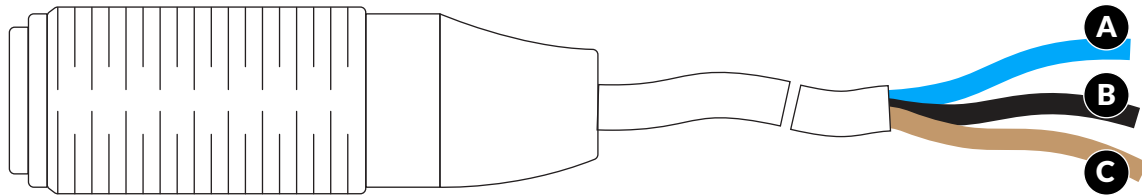

# Laser Sensor (4 m / 12 ft) Connections

L4C1007022

Terminal	Connection
<b>A</b>  blue	 Common ground
<b>B</b>  black	 BRNKL connector Slot <b>9</b>
<b>C</b>  brown	 BRNKL connector Slot <b>10</b>

Get more help at [brnkl.io/help](https://brnkl.io/help)