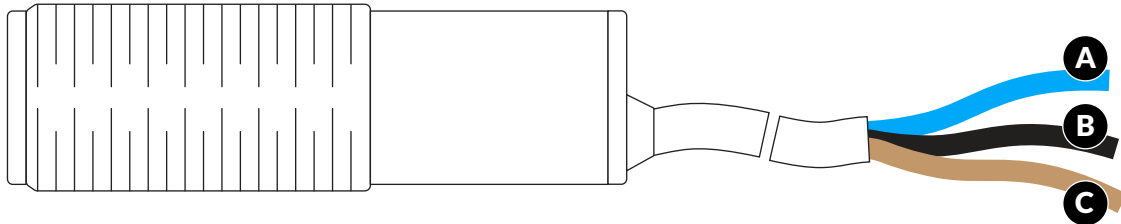

Laser Sensor | 6 m / 20 ft

Connections

L6C-1007-023

Terminal	Connection
A  Blue	 Common ground
B  Black	 BRNKL connector Slot 9 *
C  Brown	 BRNKL connector Slot 10

* Connect any shore power sensor to an alternate slot.
See *Shore Power Connections* for details.