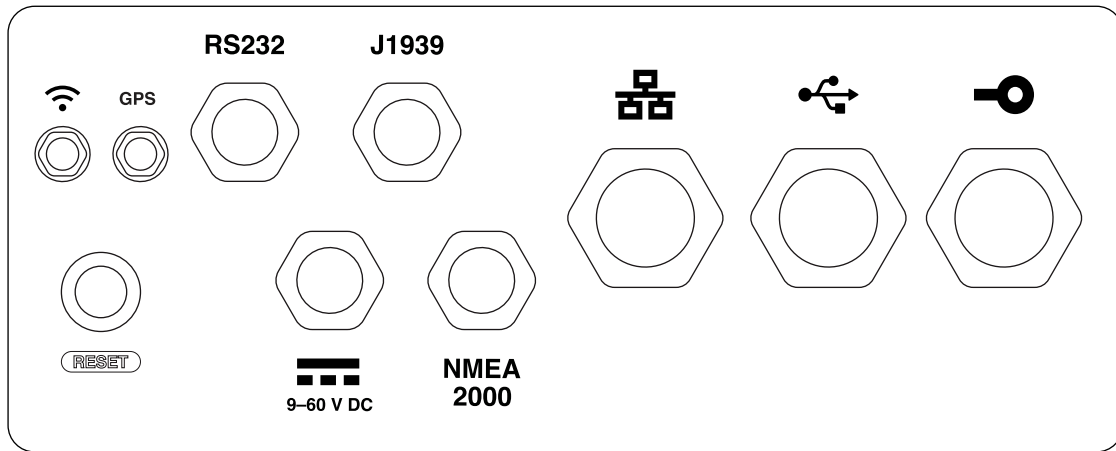

BRNKL Black

Connections

BRNKL-100-2023

Terminal	Connection
	Wireless antenna
GPS	GPS/GNSS antenna
RS232	Serial device
	<ul style="list-style-type: none"> Red Black 9-60 V DC power Common ground
J1939	J1939 network
NMEA 2000	NMEA 2000 network
	Ethernet LAN
	USB-A device

Terminal	Connection
	1 Red Input device
	2 Orange Input device
	3 Blue Input device
	4 Grey Input device
	5 Brown Input device
	6 White Input device
	7 Yellow Input device
	8 Green Output device
	9 Purple Output device
	Black Common ground