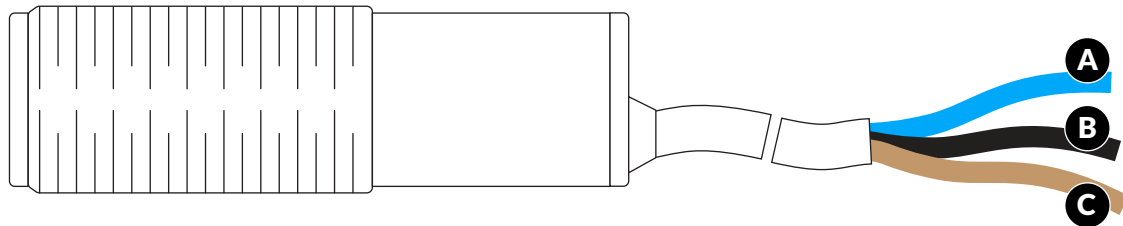

Laser Sensor | 6 m / 20 ft

Connections

L6C1107023

Terminal	Connection
A  Blue	 Common ground
B  Black	 BRNKL connector Slot 9 *
C  Brown	 BRNKL connector Slot 10

* Connect any shore power sensor to an alternate slot.
See *Shore Power Connections* for details.